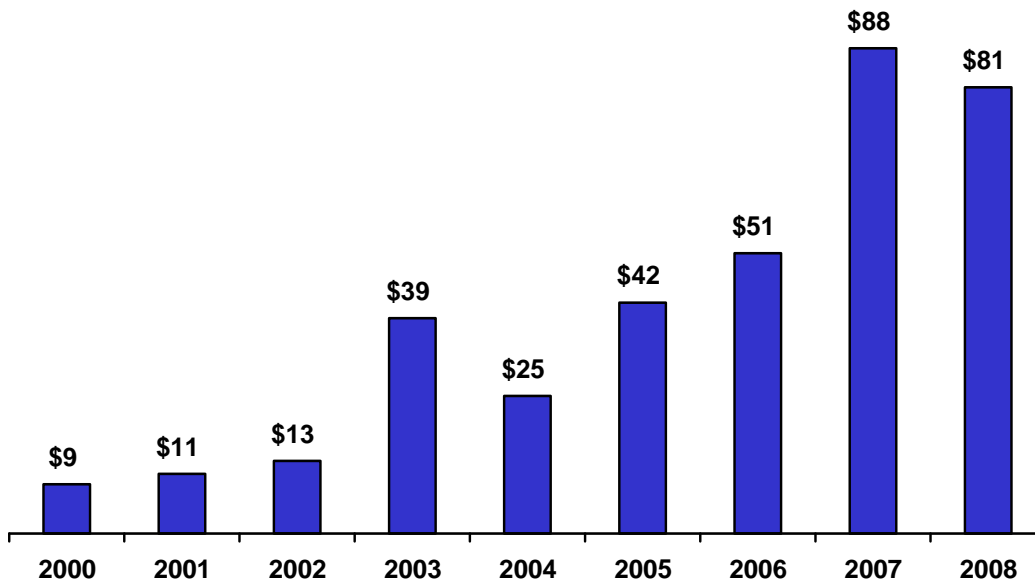

**Arkansas' 3rd Congressional District: Exports to China  
(\$ million)**

**Estimated Growth in Exports from Arkansas' 3rd Congressional District, 2000–08**  
Exports to China: 837%  
Exports to Rest of World: 104%

<b>Arkansas' Top Exports to China, 2008</b>	
1. Processed Foods	\$96 million
2. Chemicals	\$65 million
3. Crop Production	\$56 million
4. Transportation Equipment	\$31 million
5. Electrical Equipment	\$18 million

<b>AR-3: Top Exports to China, 2008*</b>	
1. Other Manufacturing	\$43 million
2. Processed Foods	\$32 million
3. Fabricated Metal Products	\$2 million
4. Crop Production	\$1 million
5. Animal Production	\$1 million

\* The data for AR-3 reflect the combined exports of Benton, Boone, Carroll, Crawford, Franklin, Johnson, Madison, Marion, Newton, Pope, Sebastian, and Washington counties. The figures may understate the AR-3 district's total exports to China because county-specific information for some products (e.g., mining, forestry, fishing, and waste and scrap) is not available.