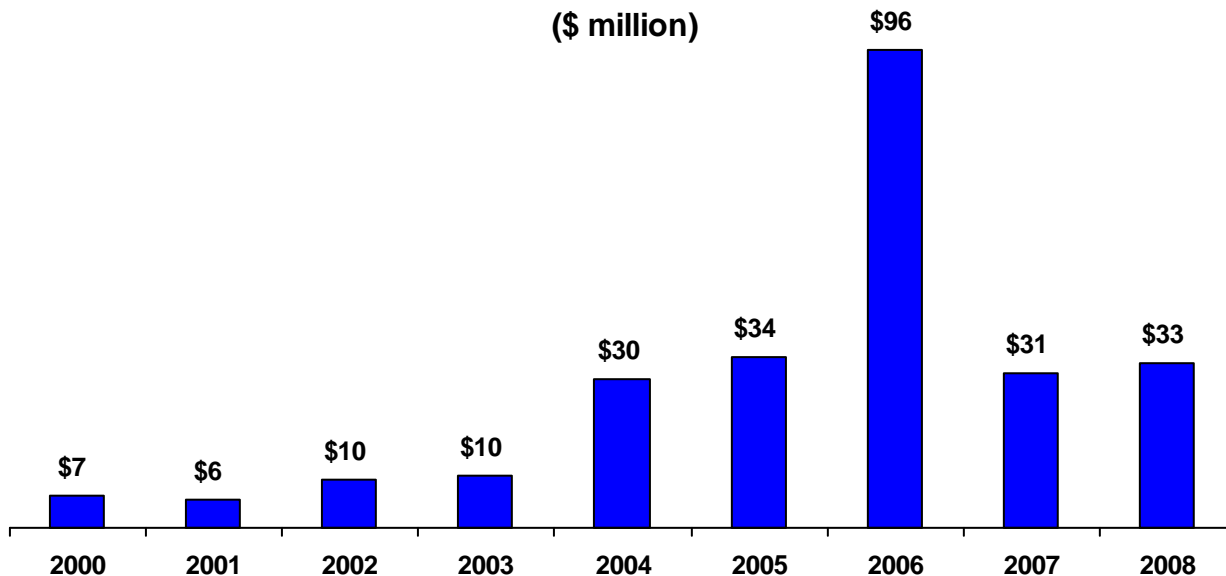

**South Dakota's At-Large Congressional District: Exports to China
(\$ million)**

**Estimated Growth in Exports from South Dakota,
2000–08**

Exports to China: 402%
Exports to Rest of World: 140%

South Dakota's Top Exports to China, 2008*

1. Computers & Electronics	\$11 million
2. Processed Foods	\$8 million
3. Machinery (except Electrical)	\$3 million
4. Furniture & Related Products	\$3 million
5. Minerals & Ores	\$1 million

*The data for South Dakota's at-large congressional district reflect the combined exports of the entire state.