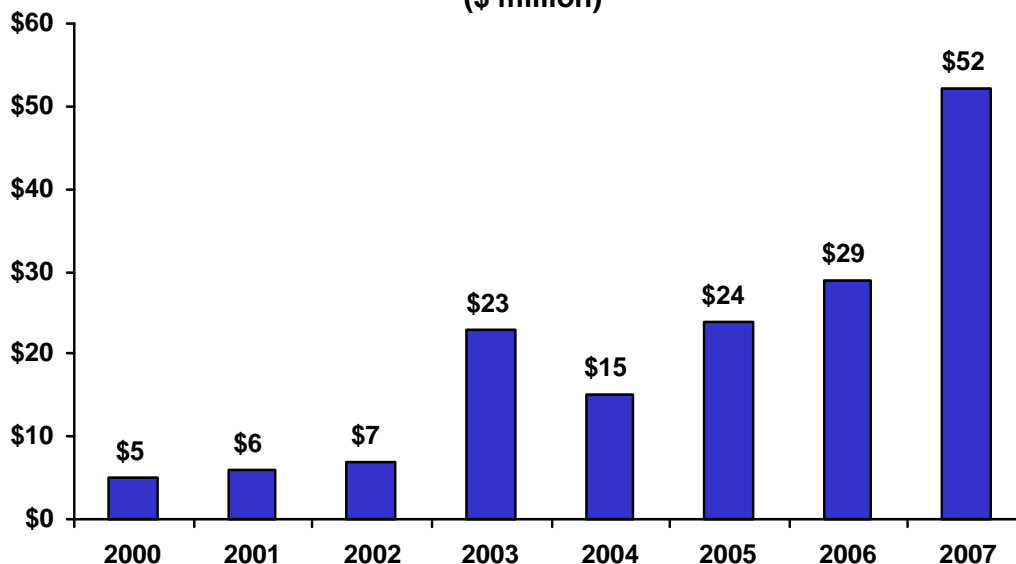

**Arkansas' 4th Congressional District: Exports to China
(\$ million)**

**Estimated Growth in Exports from Arkansas' 4th
Congressional District, 2000–07**

Exports to China: 973%
Exports to Rest of World: 79%

Arkansas' Top Exports to China, 2007

1. Processed Foods	\$111 million
2. Transportation Equipment	\$66 million
3. Chemicals	\$36 million
4. Computers & Electronics	\$25 million
5. Machinery (except Electrical)	\$21 million

AR-4: Top Exports to China, 2007*

1. Other Manufacturing	\$40 million
2. Chemicals	\$5 million
3. Transportation Equipment	\$3 million
4. Crop Production	\$3 million
5. Electrical Equipment	\$493,000

* The data for AR-4 reflect the combined exports of Ashley, Bradley, Calhoun, Chicot, Clark, Cleveland, Columbia, Dallas, Desha, Drew, Garland, Grant, Hempstead, Hot Spring, Howard, Jefferson, Lafayette, Lincoln, Little River, Logan, Miller, Montgomery, Nevada, Ouachita, Pike, Polk, Scott, Sevier, and Union counties. The figures may understate the AR-4 district's total exports to China because county-specific information for some products (e.g. mining, forestry, fishing, and waste and scrap) is not available.