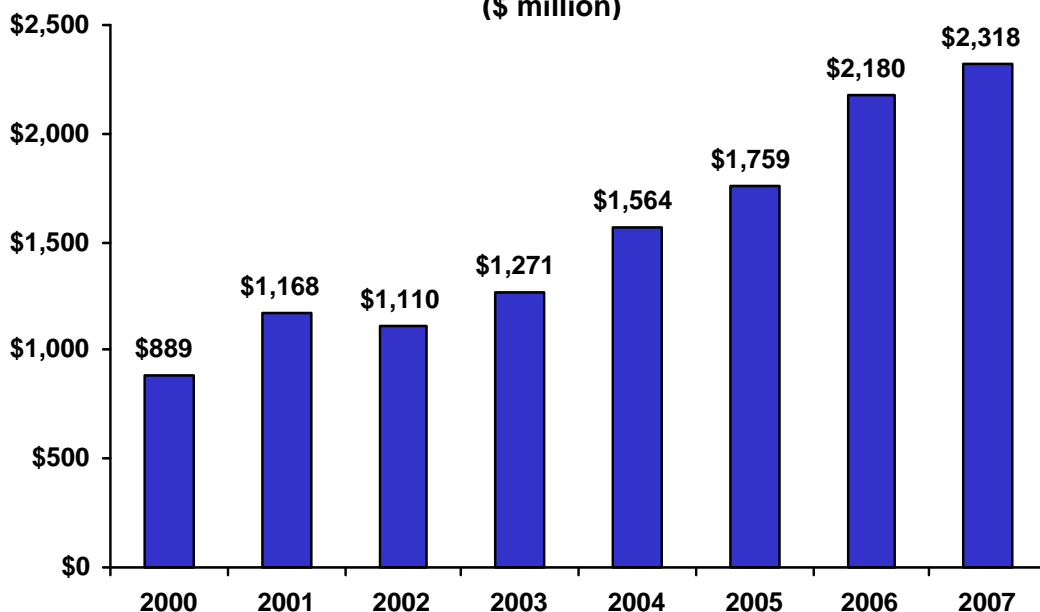

California's 27th Congressional District: Exports to China (\$ million)

Estimated Growth in Exports from California's 27th Congressional District, 2000-07

Exports to China: 161%
Exports to Rest of World: 2%

California's Top Exports to China, 2007

1. Computers & Electronics	\$3.7 billion
2. Waste & Scrap	\$1.9 billion
3. Machinery (except Electrical)	\$1.3 billion
4. Transportation Equipment	\$882 million
5. Chemicals	\$676 million

CA-27: Top Exports to China, 2007*

1. Other Manufacturing	\$511 million
2. Computers & Electronics	\$474 million
3. Transportation Equipment	\$361 million
4. Chemicals	\$254 million
5. Machinery (except Electrical)	\$241 million

* The data for CA-27 reflect the exports of Los Angeles County, which also includes other congressional districts. The figures may understate the CA-27 district's total exports to China because county-specific information for some products (e.g., mining, forestry, fishing, and waste and scrap) is not available.