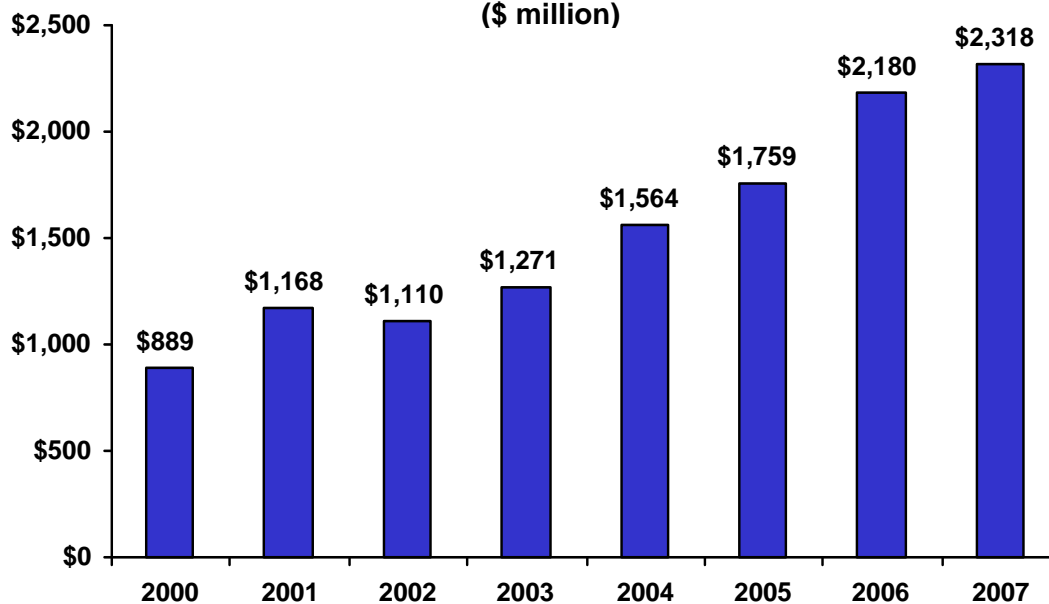

California's 28th Congressional District: Exports to China (\$ million)

Estimated Growth in Exports from California's 28th Congressional District, 2000-07

Exports to China: 161%
Exports to Rest of World: 2%

California's Top Exports to China, 2007

1. Computers & Electronics	\$3.7 billion
2. Waste & Scrap	\$1.9 billion
3. Machinery (except Electrical)	\$1.3 billion
4. Transportation Equipment	\$882 million
5. Chemicals	\$676 million

CA-28: Top Exports to China, 2007*

1. Other Manufacturing	\$511 million
2. Computers & Electronics	\$474 million
3. Transportation Equipment	\$361 million
4. Chemicals	\$254 million
5. Machinery (except Electrical)	\$241 million

* The data for CA-28 reflect the exports of Los Angeles County, which also includes other congressional districts. The figures may understate the CA-28 district's total exports to China because county-specific information for some products (e.g., mining, forestry, fishing, and waste and scrap) is not available.