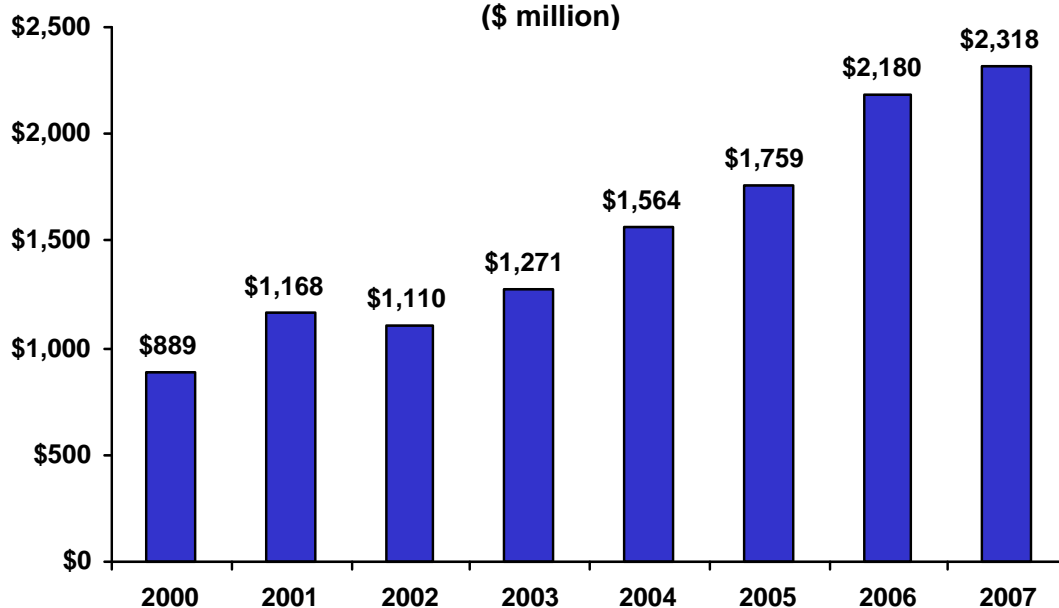

California's 34th Congressional District: Exports to China (\$ million)

Estimated Growth in Exports from California's 34th Congressional District, 2000-07

Exports to China: 161%
Exports to Rest of World: 2%

California's Top Exports to China, 2007

1. Computers & Electronics	\$3.7 billion
2. Waste & Scrap	\$1.9 billion
3. Machinery (except Electrical)	\$1.3 billion
4. Transportation Equipment	\$882 million
5. Chemicals	\$676 million

CA-34: Top Exports to China, 2007*

1. Other Manufacturing	\$511 million
2. Computers & Electronics	\$474 million
3. Transportation Equipment	\$361 million
4. Chemicals	\$254 million
5. Machinery (except Electrical)	\$241 million

* The data for CA-34 reflect the exports of Los Angeles County, which also includes other congressional districts. The figures may understate the CA-34 district's total exports to China because county-specific information for some products (e.g., mining, forestry, fishing, and waste and scrap) is not available.