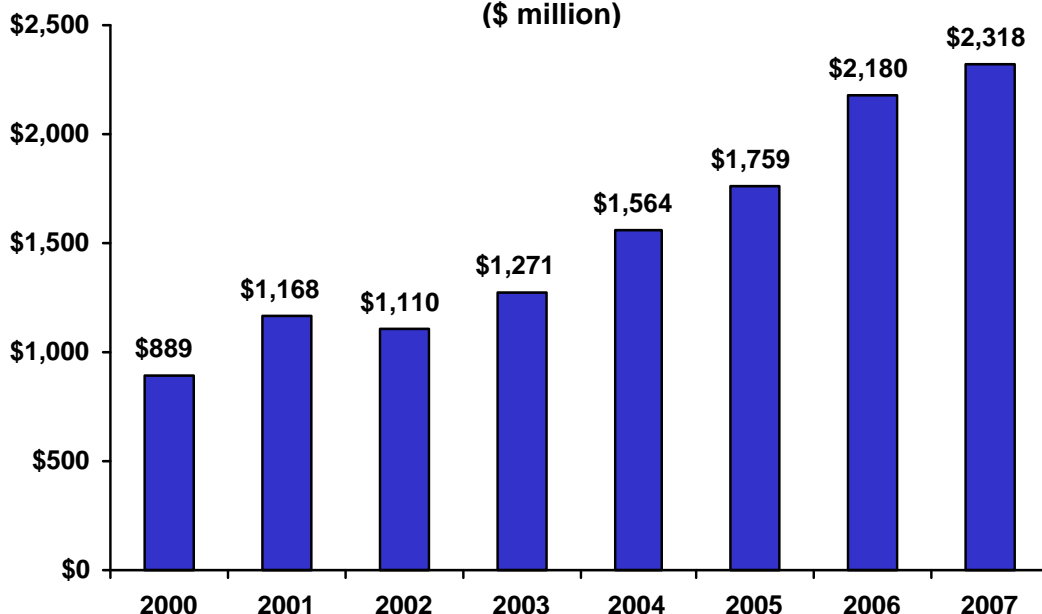

**California's 38th Congressional District: Exports to China
(\$ million)**

**Estimated Growth in Exports from California's 38th
Congressional District, 2000-07**

Exports to China: 161%
Exports to Rest of World: 2%

**California's Top Exports to China,
2007**

1. Computers & Electronics	\$3.7 billion
2. Waste & Scrap	\$1.9 billion
3. Machinery (except Electrical)	\$1.3 billion
4. Transportation Equipment	\$882 million
5. Chemicals	\$676 million

CA-38: Top Exports to China, 2007*

1. Other Manufacturing	\$511 million
2. Computers & Electronics	\$474 million
3. Transportation Equipment	\$361 million
4. Chemicals	\$254 million
5. Machinery (except Electrical)	\$241 million

* The data for CA-38 reflect the exports of Los Angeles County, which also includes other congressional districts. The figures may understate the CA-38 district's total exports to China because county-specific information for some products (e.g., mining, forestry, fishing, and waste and scrap) is not available.