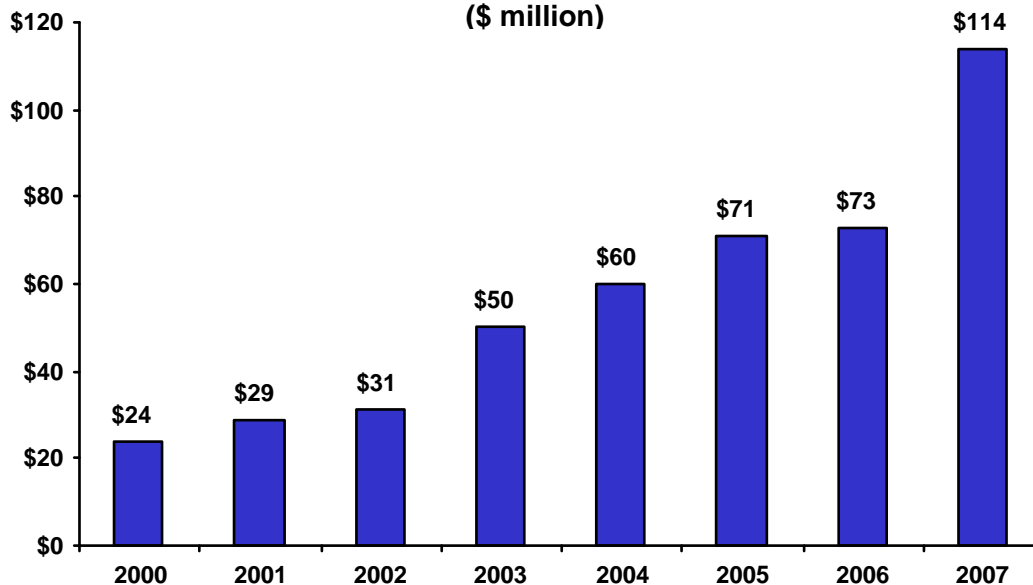

Georgia's 1st Congressional District: Exports to China (\$ million)

Estimated Growth in Exports from Georgia's 1st Congressional District, 2000-07
Exports to China: 367%
Exports to Rest of World: 52%

Georgia's Top Exports to China, 2007

1. Paper Products	\$320 million
2. Waste & Scrap	\$243 million
3. Processed Foods	\$195 million
4. Chemicals	\$168 million
5. Machinery (except Electrical)	\$101 million

GA-1: Top Exports to China, 2007*

1. Other Manufacturing	\$87 million
2. Crop Production	\$11 million
3. Chemicals	\$8 million
4. Paper Products	\$8 million
5. Animal Production	\$131,000

* The data for GA-1 reflect the combined exports of Appling, Atkinson, Bacon, Berrien, Brantley, Bryan, Camden, Charlton, Chatham, Clinch, Coffee, Cook, Echols, Glynn, Jeff Davis, Lanier, Liberty, Long, Lowndes, McIntosh, Pierce, Telfair, Ware, Wayne, and Wheeler counties. The figures may understate the GA-1 district's total exports to China because county-specific information for some products (e.g., mining, forestry, fishing, and waste and scrap) is not available.