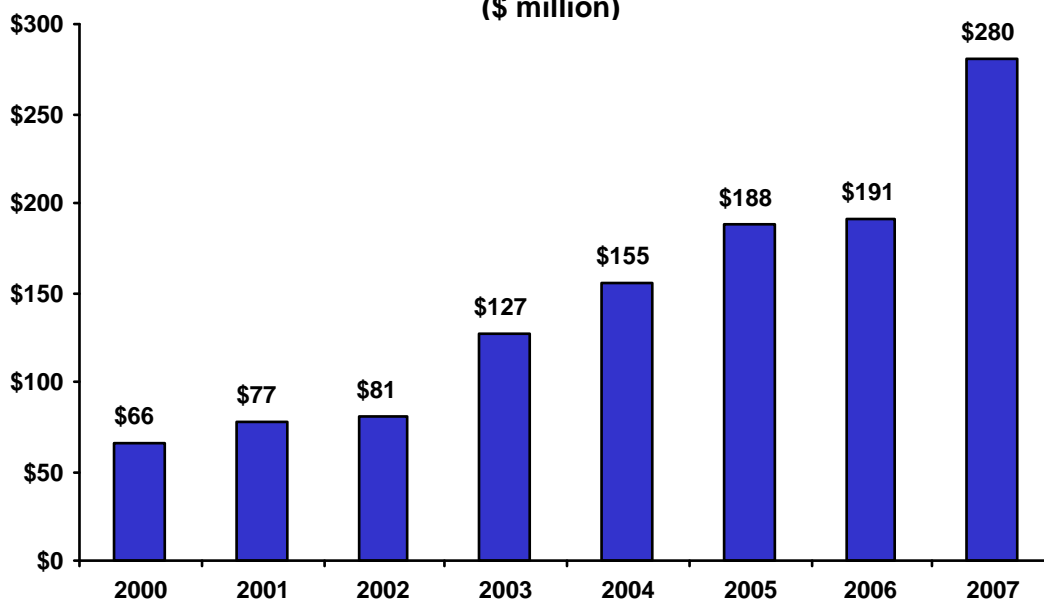

**Georgia's 13th Congressional District: Exports to China
(\$ million)**

**Estimated Growth in Exports from Georgia's 13th
Congressional District, 2000-07**

Exports to China: 323%
Exports to Rest of World: 48%

Georgia's Top Exports to China, 2007

1. Paper Products	\$320 million
2. Waste & Scrap	\$243 million
3. Processed Foods	\$195 million
4. Chemicals	\$168 million
5. Machinery (except Electrical)	\$101 million

GA-13: Top Exports to China, 2007*

1. Other Manufacturing	\$103 million
2. Processed Foods	\$53 million
3. Paper Products	\$46 million
4. Chemicals	\$30 million
5. Computers & Electronics	\$14 million

* The data for GA-13 reflect the combined exports of Clayton, Cobb, DeKalb, Douglas, Fulton, and Henry counties. The figures may understate the GA-13 district's total exports to China because county-specific information for some products (e.g., mining, forestry, fishing, and waste and scrap) is not available.