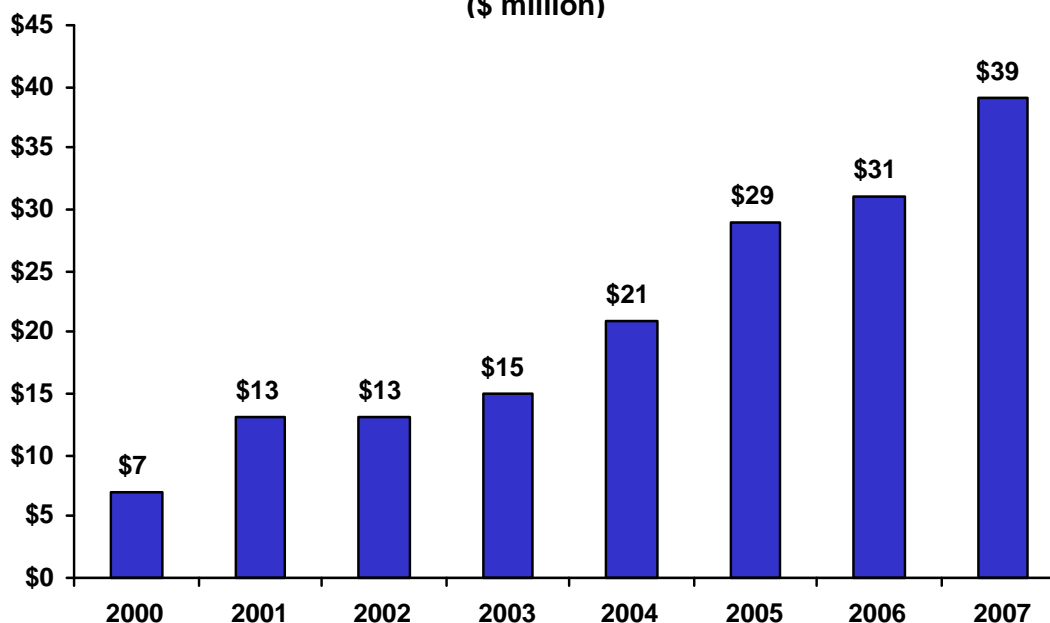

**Iowa's 4th Congressional District: Exports to China
(\$ million)**

**Estimated Growth in Exports from Iowa's 4th
Congressional District, 2000-07**

Exports to China: 421%
Exports to Rest of World: 117%

Iowa's Top Exports to China, 2007

1. Waste & Scrap	\$59 million
2. Processed Foods	\$56 million
3. Machinery (except Electrical)	\$43 million
4. Computers & Electronics	\$27 million
5. Crop Production	\$18 million

IA-4: Top Exports to China, 2007*

1. Other Manufacturing	\$30 million
2. Crop Production	\$6 million
3. Machinery (except Electrical)	\$1 million
4. Animal Production	\$990,000
5. Processed Foods	\$835,000

* The data for IA-4 reflect the combined exports of Allamakee, Boone, Calhoun, Cerro Gordo, Chickasaw, Dallas, Emmet, Floyd, Franklin, Greene, Hamilton, Hancock, Hardin, Howard, Humboldt, Kossuth, Madison, Marshall, Mitchell, Palo Alto, Pocahontas, Story, Warren, Webster, Winnebago, Winneshiek, Worth, and Wright counties. The figures may understate the IA-4 district's total exports to China because county-specific information for some products (e.g., mining, forestry, fishing, and waste and scrap) is not available.