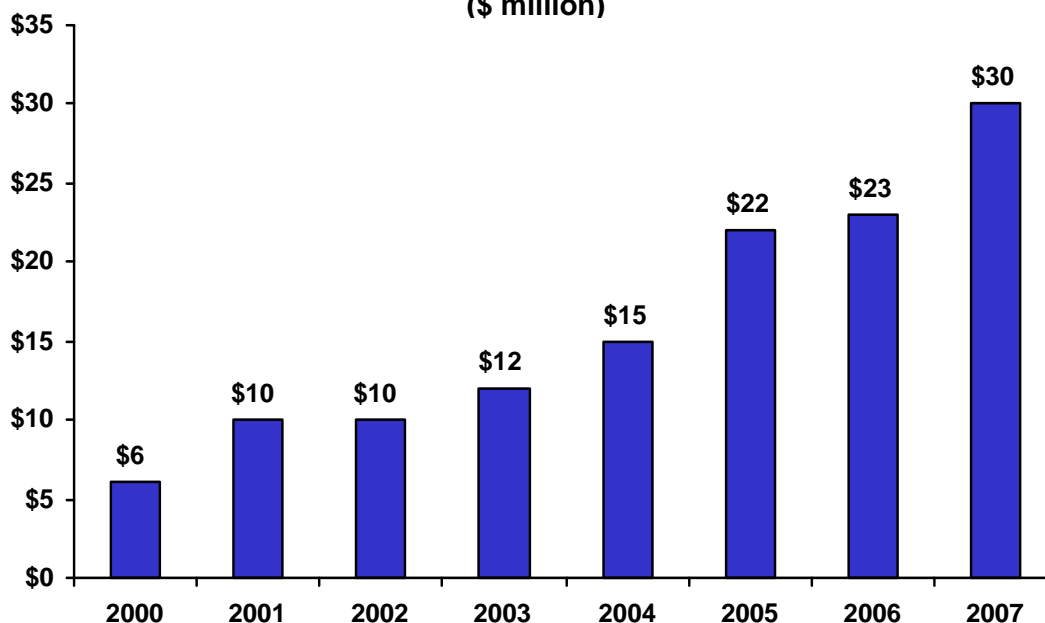

**Iowa's 5th Congressional District: Exports to China
(\$ million)**

**Estimated Growth in Exports from Iowa's 5th
Congressional District, 2000-07**

Exports to China: 422%
Exports to Rest of World: 119%

Iowa's Top Exports to China, 2007

1. Waste & Scrap	\$59 million
2. Processed Foods	\$56 million
3. Machinery (except Electrical)	\$43 million
4. Computers & Electronics	\$27 million
5. Crop Production	\$18 million

IA-5: Top Exports to China, 2007*

1. Other Manufacturing	\$13 million
2. Processed Foods	\$9 million
3. Crop Production	\$5 million
4. Animal Production	\$1 million
5. Machinery (except Electrical)	\$1 million

* The data for IA-5 reflect the combined exports of Adair, Adams, Audubon, Buena Vista, Carroll, Cass, Cherokee, Clarke, Clay, Crawford, Decatur, Dickinson, Fremont, Guthrie, Harrison, Ida, Lyon, Mills, Monona, Montgomery, O'Brien, Osceola, Page, Plymouth, Pottawattamie, Ringgold, Sac, Shelby, Sioux, Taylor, Union, and Woodbury counties. The figures may understate the IA-5 district's total exports to China because county-specific information for some products (e.g., mining, forestry, fishing, and waste and scrap) is not available.