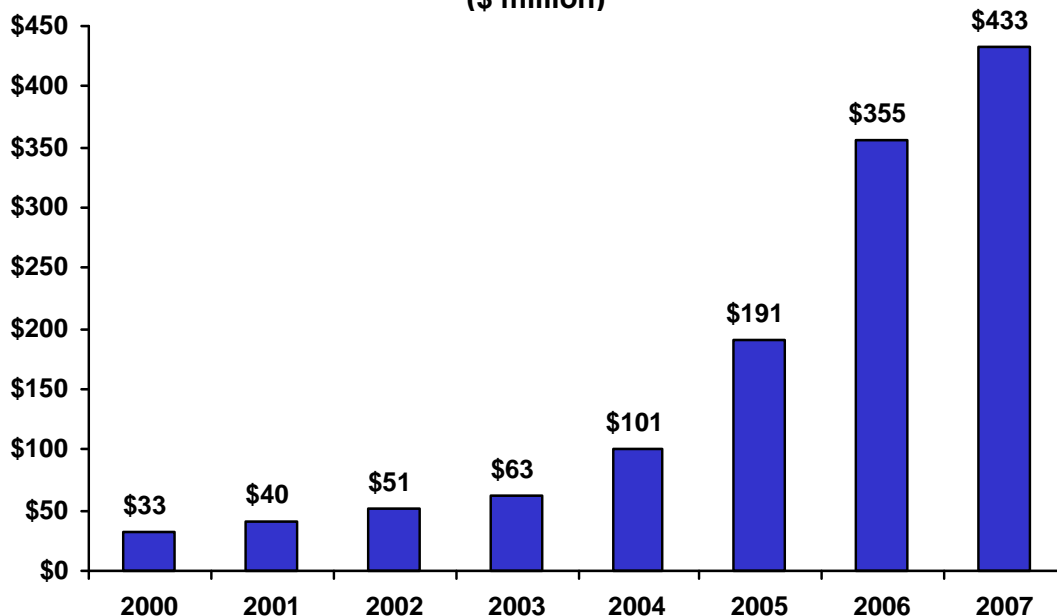

**Idaho's 1st Congressional District: Exports to China
(\$ million)**

**Estimated Growth in Exports from Idaho's 1st
Congressional District, 2000-07**
Exports to China: 1,200%
Exports to Rest of World: 10%

Idaho's Top Exports to China, 2007	
1. Computers & Electronics	\$656 million
2. Paper Products	\$40 million
3. Processed Foods	\$13 million
4. Machinery (except Electrical)	\$7 million
5. Fabricated Metal Products	\$2 million

ID-1: Top Exports to China, 2007*	
1. Other Manufacturing	\$433 million
2. Crop Production	\$136,000
3. Wood Products	\$130,000
4. Furniture & Related Products	\$26,000

* The data for ID-1 reflect the combined exports of Ada, Adams, Benewah, Boise, Bonner, Boundary, Canyon, Clearwater, Gem, Idaho, Kootenai, Latah, Lewis, Nez Perce, Owyhee, Payette, Shoshone, Valley, and Washington counties. The figures may understate the ID-1 district's total exports to China because county-specific information for some products (e.g., mining, forestry, fishing, and waste and scrap) is not available.