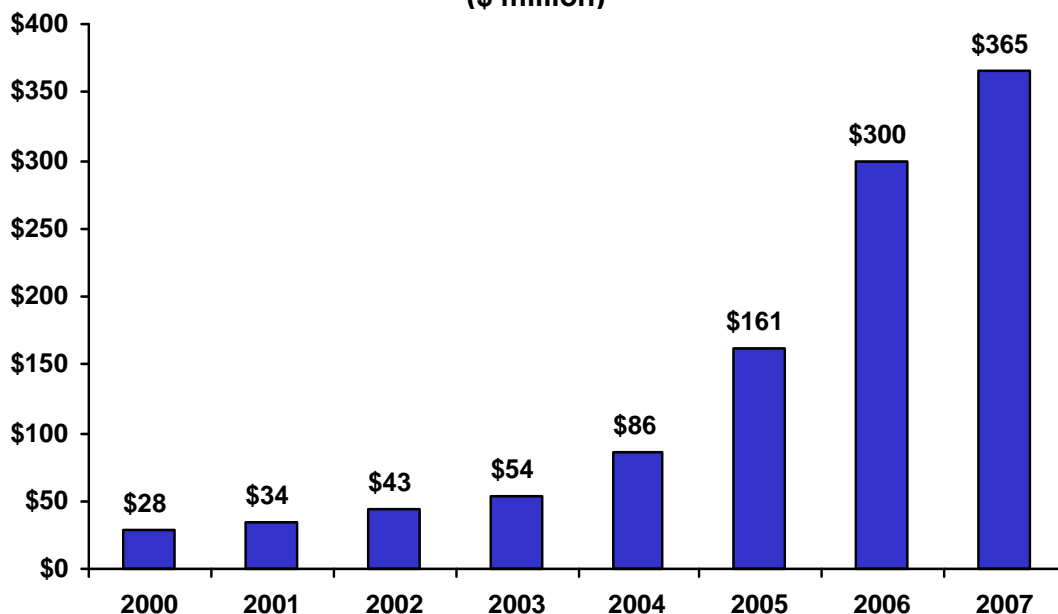

**Idaho's 2nd Congressional District: Exports to China  
 (\$ million)**

**Estimated Growth in Exports from Idaho's 2nd  
 Congressional District, 2000-07**  
 Exports to China: 1,195%  
 Exports to Rest of World: 12%

<b>Idaho's Top Exports to China, 2007</b>	
1. Computers & Electronics	\$656 million
2. Paper Products	\$40 million
3. Processed Foods	\$13 million
4. Machinery (except Electrical)	\$7 million
5. Fabricated Metal Products	\$2 million

<b>ID-2: Top Exports to China, 2007*</b>	
1. Other Manufacturing	\$363 million
2. Processed Foods	\$1 million
3. Crop Production	\$395,000
4. Wood Products	\$30,000

\* The data for ID-2 reflect the combined exports of Ada, Bannock, Bear Lake, Bingham, Blaine, Bonneville, Butte, Camas, Caribou, Cassia, Clark, Custer, Elmore, Franklin, Fremont, Gooding, Jefferson, Jerome, Lemhi, Lincoln, Madison, Minidoka, Oneida, Power, Teton, and Twin Falls counties. The figures may understate the ID-2 district's total exports to China because county-specific information for some products (e.g., mining, forestry, fishing, and waste and scrap) is not available.