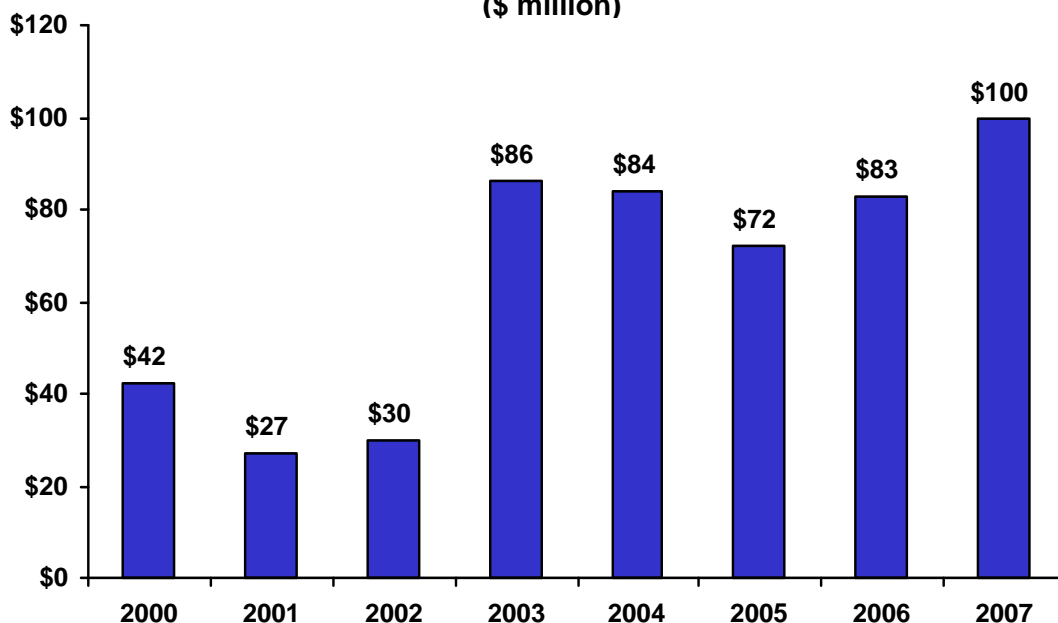

**Louisiana's 4th Congressional District: Exports to China  
(\$ million)**

**Estimated Growth in Exports from Louisiana's 4th  
Congressional District, 2000-07**

Exports to China: 137%  
Exports to Rest of World: 70%

**Louisiana's Top Exports to China,  
2007**

1. Crop Production	\$1.8 billion
2. Chemicals	\$486 million
3. Processed Foods	\$155 million
4. Waste & Scrap	\$70 million
5. Petroleum & Coal Products	\$27 million

**LA-4: Top Exports to China, 2007\***

1. Crop Production	\$80 million
2. Other Manufacturing	\$17 million
3. Machinery (except Electrical)	\$2 million
4. Fabricated Metal Products	\$844,000
5. Animal Production	\$561,000

\* The data for LA-4 reflect the combined exports of Allen, Beauregard, Bienville, Bossier, Caddo, Claiborne, De Soto, Grant, Natchitoches, Red River, Sabine, Vernon, and Webster parishes. The figures may understate the LA-4 district's total exports to China because parish-specific information for some products (e.g., mining, forestry, fishing, and waste and scrap) is not available.