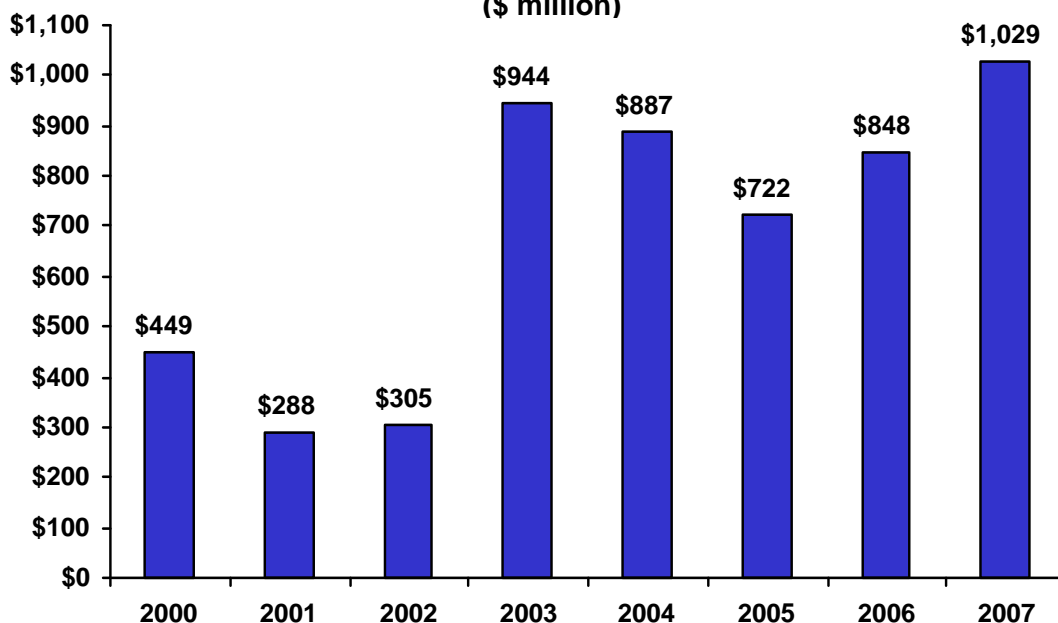

**Louisiana's 5th Congressional District: Exports to China  
(\$ million)**

**Estimated Growth in Exports from Louisiana's 5th  
Congressional District, 2000-07**

**Exports to China: 129%**  
**Exports to Rest of World: 63%**

**Louisiana's Top Exports to China,  
2007**

1. Crop Production	\$1.8 billion
2. Chemicals	\$486 million
3. Processed Foods	\$155 million
4. Waste & Scrap	\$70 million
5. Petroleum & Coal Products	\$27 million

**LA-5: Top Exports to China, 2007\***

1. Crop Production	\$958 million
2. Chemicals	\$60 million
3. Other Manufacturing	\$10 million
4. Animal Production	\$661,000

\* The data for LA-5 reflect the combined exports of Allen, Avoyelles, Caldwell, Catahoula, Concordia, East Carroll, Evangeline, Franklin, Iberville, Jackson, La Salle, Lincoln, Madison, Morehouse, Ouachita, Pointe Coupee, Rapides, Richland, Tensas, Union, West Carroll, and Winn parishes. The figures may understate the LA-5 district's total exports to China because county-specific information for some products (e.g., mining, forestry, fishing, and waste and scrap) is not available.