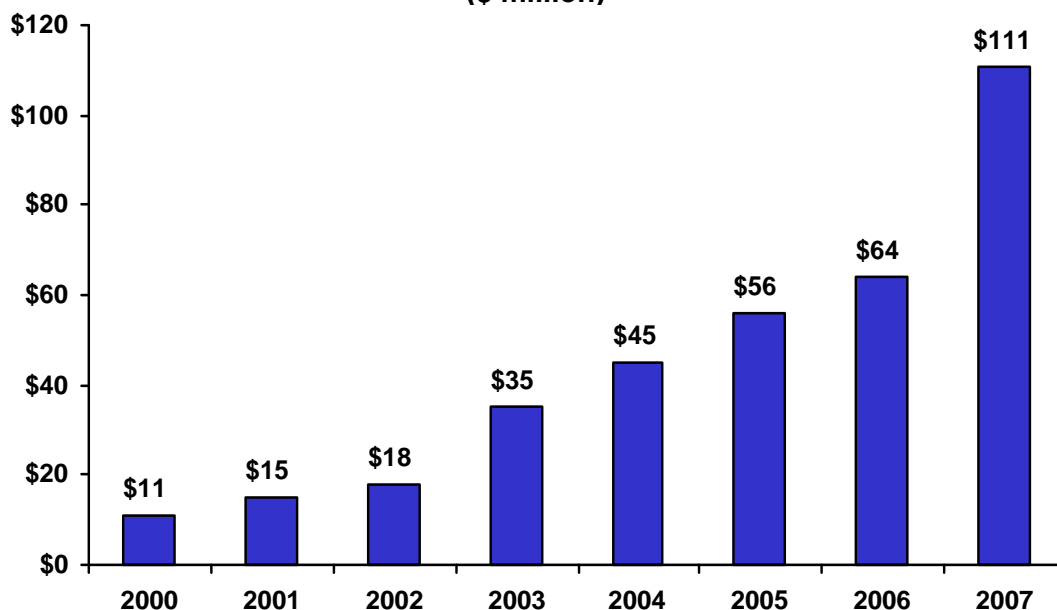

**Missouri's 4th Congressional District: Exports to China  
(\$ million)**

**Estimated Growth in Exports from Missouri's 4th  
Congressional District, 2000-07**

**Exports to China: 906%**  
**Exports to Rest of World: 89%**

**Missouri's Top Exports to China, 2007**

1. Waste & Scrap	\$168 million
2. Chemicals	\$139 million
3. Minerals & Ores	\$133 million
4. Crop Production	\$109 million
5. Machinery (except Electrical)	\$107 million

**MO-4: Top Exports to China, 2007\***

1. Chemicals	\$38 million
2. Other Manufacturing	\$34 million
3. Crop Production	\$21 million
4. Computers & Electronics	\$15 million
5. Processed Foods	\$2 million