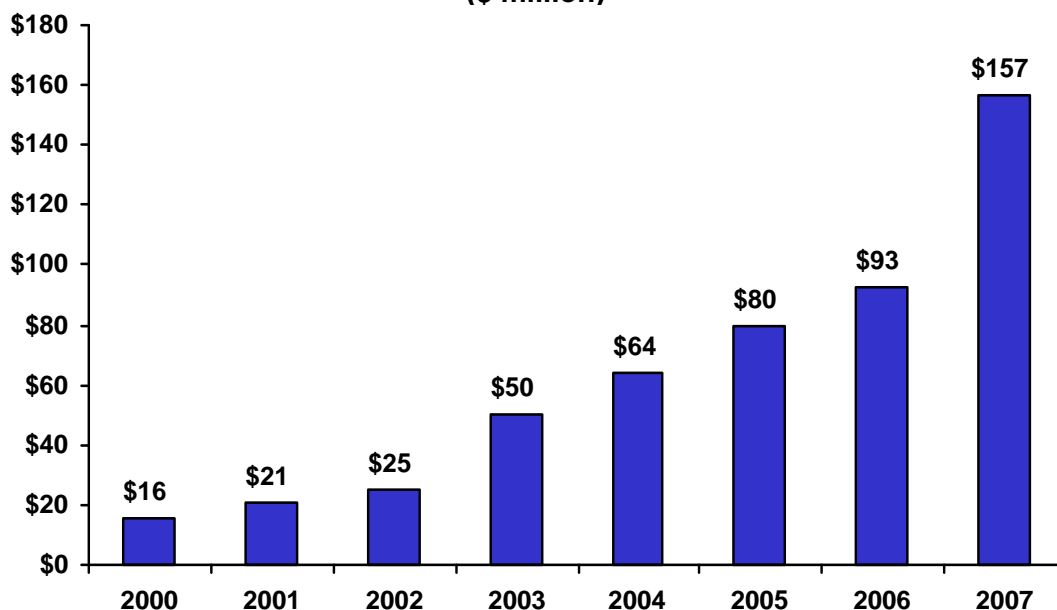

**Missouri's 6th Congressional District: Exports to China  
 (\$ million)**

**Estimated Growth in Exports from Missouri's 6th  
 Congressional District, 2000-07**

**Exports to China: 891%**  
**Exports to Rest of World: 89%**

**Missouri's Top Exports to China, 2007**

1. Waste & Scrap	\$168 million
2. Chemicals	\$139 million
3. Minerals & Ores	\$133 million
4. Crop Production	\$109 million
5. Machinery (except Electrical)	\$107 million

**MO-6: Top Exports to China, 2007\***

1. Other Manufacturing	\$75 million
2. Chemicals	\$38 million
3. Crop Production	\$27 million
4. Computers & Electronics	\$15 million
5. Processed Foods	\$2 million

\* The data for MO-6 reflect the combined exports of Andrew, Atchison, Buchanan, Caldwell, Carroll, Chariton, Clay, Clinton, Cooper, Daviess, DeKalb, Gentry, Grundy, Harrison, Holt, Howard, Jackson, Linn, Livingston, Mercer, Nodaway, Platte, Putnam, Schuyler, Sullivan, and Worth counties. The figures may understate the MO-6 district's total exports to China because county-specific information for some products (e.g., mining, forestry, fishing, and waste and scrap) is not available.