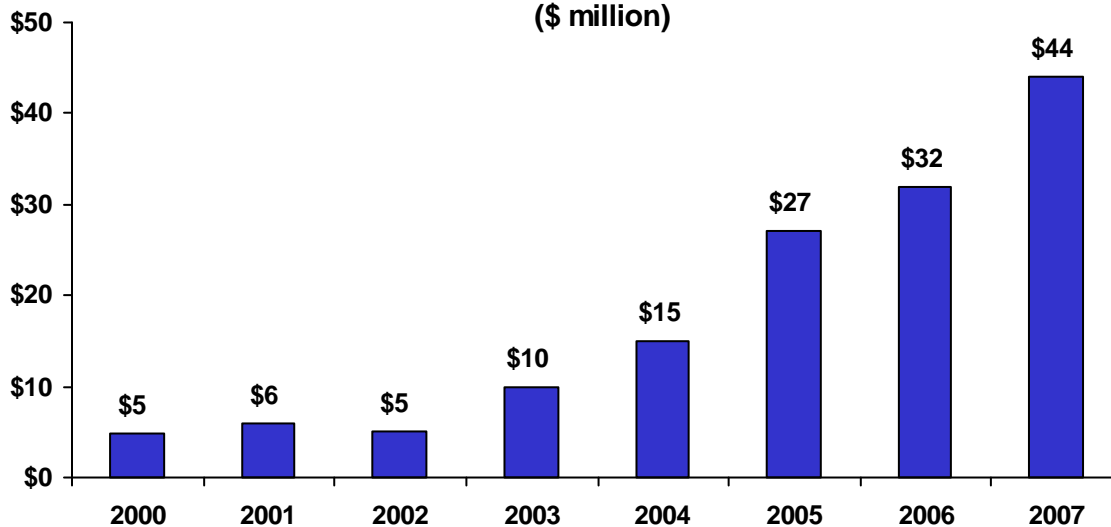

**Montana's At-Large Congressional District:
 Exports to China
 (\$ million)**

**Estimated Growth in Exports from Montana,
 2000–07**

Exports to China: 777%
Exports to Rest of World: 103%

Montana's Top Exports to China, 2007*

1. Chemicals	\$34 million
2. Primary Metal Manufacturing	\$3 million
3. Machinery (except Electrical)	\$3 million
4. Waste & Scrap	\$1 million
5. Nonmetallic Mineral Products	\$785,000

*The data for Montana's at-large congressional district reflect the combined exports of the entire state.