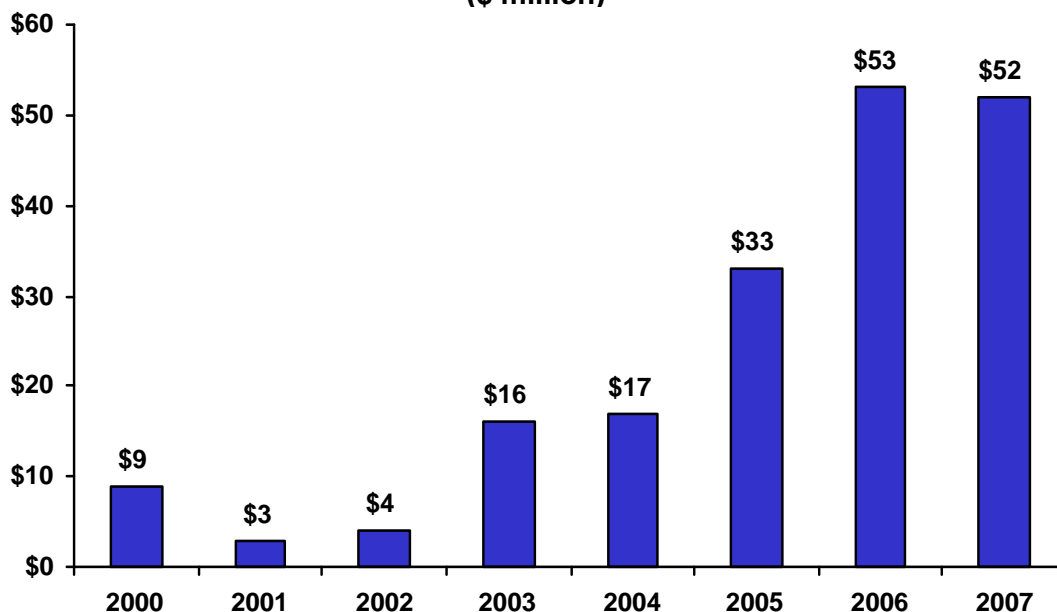

**New Mexico's 3rd Congressional District: Exports to China  
(\$ million)**

**Estimated Growth in Exports from New Mexico's 3rd  
Congressional District, 2000-07**

Exports to China: 490%  
Exports to Rest of World: -19%

**New Mexico's Top Exports to China,  
2007**

1. Computers & Electronics	\$656 million
2. Machinery (except Electrical)	\$7 million
3. Crop Production	\$5 million
4. Processed Foods	\$4 million
5. Nonmetallic Mineral Products	\$3 million

**NM-3: Top Exports to China, 2007\***

1. Manufacturing	\$50 million
2. Crop Production	\$2 million
3. Animal Production	\$218,000

\* The data for NM-3 reflect the combined exports of Bernalillo, Colfax, Curry, Harding, Los Alamos, McKinley, Mora, Quay, Rio Arriba, Roosevelt, Sandoval, San Juan, San Miguel, Santa Fe, Taos and Union counties. Complete data for Bernalillo County were not available at the time this report was generated. The figures may understate the NM-3 district's total exports to China because county-specific information for some products (e.g., mining, forestry, fishing, and waste and scrap) is not available.