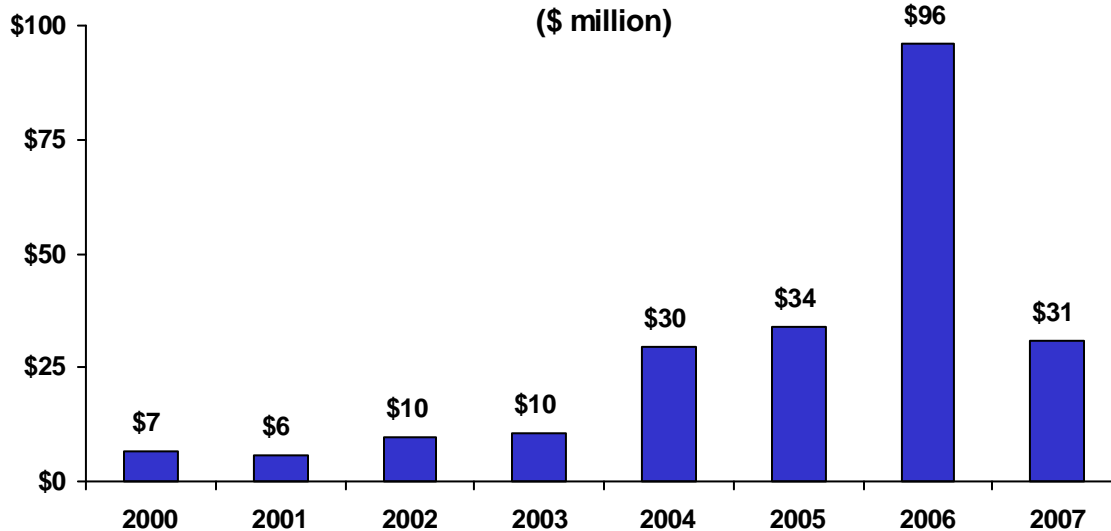

**South Dakota's At-Large Congressional District:
Exports to China
(\$ million)**

**Estimated Growth in South Dakota Exports,
2000–07**

Total Exports to China: 374%
Total Exports to Rest of World: 119%

South Dakota's Top Exports to China, 2007*

1. Computers & Electronics	\$12 million
2. Processed Foods	\$9 million
3. Waste & Scrap	\$3 million
4. Minerals & Ores	\$2 million
5. Electrical Equipment	\$1 million

*The data for South Dakota's at-large congressional district reflect the combined exports of the entire state.