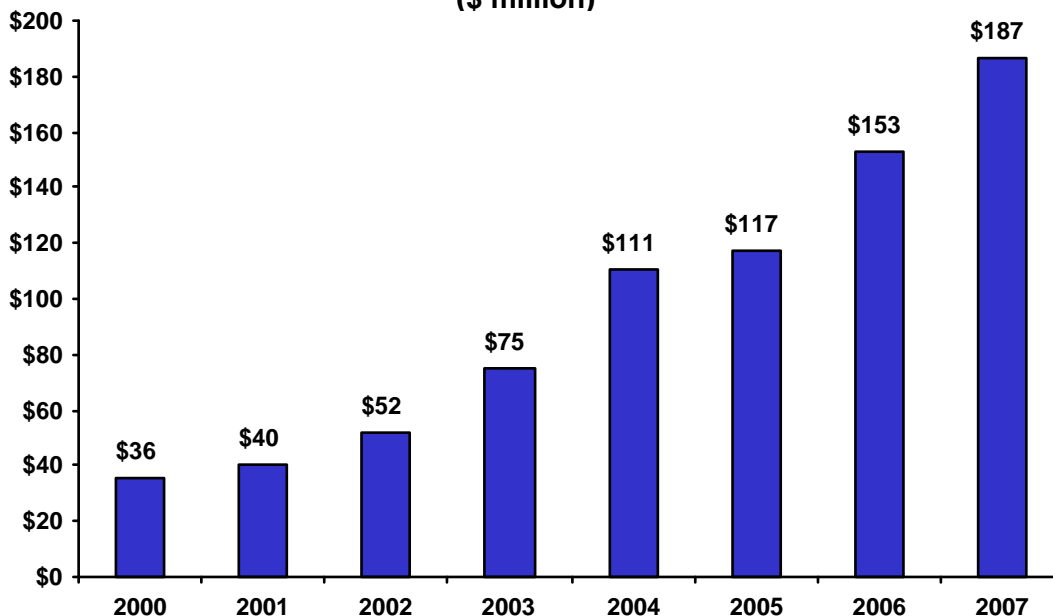

**Texas' 16th Congressional District: Exports to China
(\$ million)**

**Estimated Growth in Exports from Texas' 16th
Congressional District, 2000-07**
Exports to China: 415%
Exports to Rest of World: 55%

Texas' Top Exports to China, 2007	
1. Chemicals	\$2.6 billion
2. Computers & Electronics	\$1.7 billion
3. Machinery (except Electrical)	\$1.2 billion
4. Waste & Scrap	\$686 million
5. Crop Production	\$619 million

TX-16: Top Exports to China, 2007*	
1. Other Manufacturing	\$124 million
2. Electrical Equipment	\$20 million
3. Computers & Electronics	\$17 million
4. Leather Products	\$6 million
5. Transportation Equipment	\$5 million

* The data for TX-16 reflect the exports of El Paso County, which also includes other congressional districts. The figures may understate the TX-16 district's total exports to China because county-specific information for some products (e.g., mining, forestry, fishing, and waste and scrap) is not available.