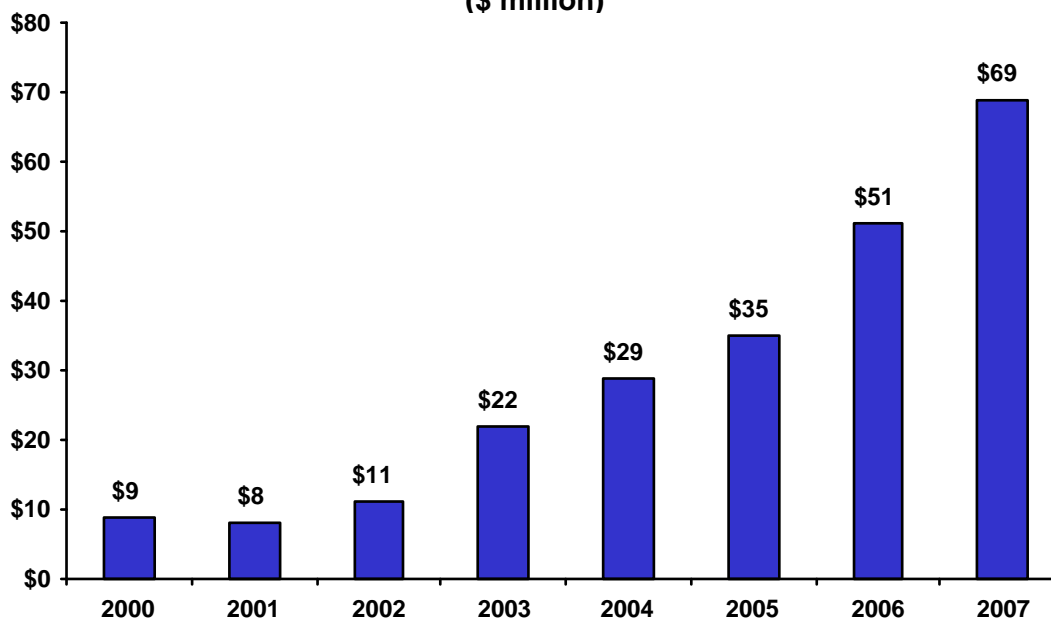

**Texas' 27th Congressional District: Exports to China
 (\$ million)**

**Estimated Growth in Exports from Texas' 27th
 Congressional District, 2000-07**
 Exports to China: 643%
 Exports to Rest of World: 61%

Texas' Top Exports to China, 2007	
1. Chemicals	\$2.6 billion
2. Computers & Electronics	\$1.7 billion
3. Machinery (except Electrical)	\$1.2 billion
4. Waste & Scrap	\$686 million
5. Crop Production	\$619 million

TX-27: Top Exports to China, 2007*	
1. Crop Production	\$33 million
2. Other Manufacturing	\$21 million
3. Petroleum & Coal Products	\$10 million
4. Processed Foods	\$2 million
5. Fabricated Metal Products	\$2 million

* The data for TX-27 reflect the combined exports of Cameron, Kenedy, Kleberg, Nueces, San Patricio, and Willacy counties. The figures may understate the TX-27 district's total exports to China because county-specific information for some products (e.g., mining, forestry, fishing, and waste and scrap) is not available.