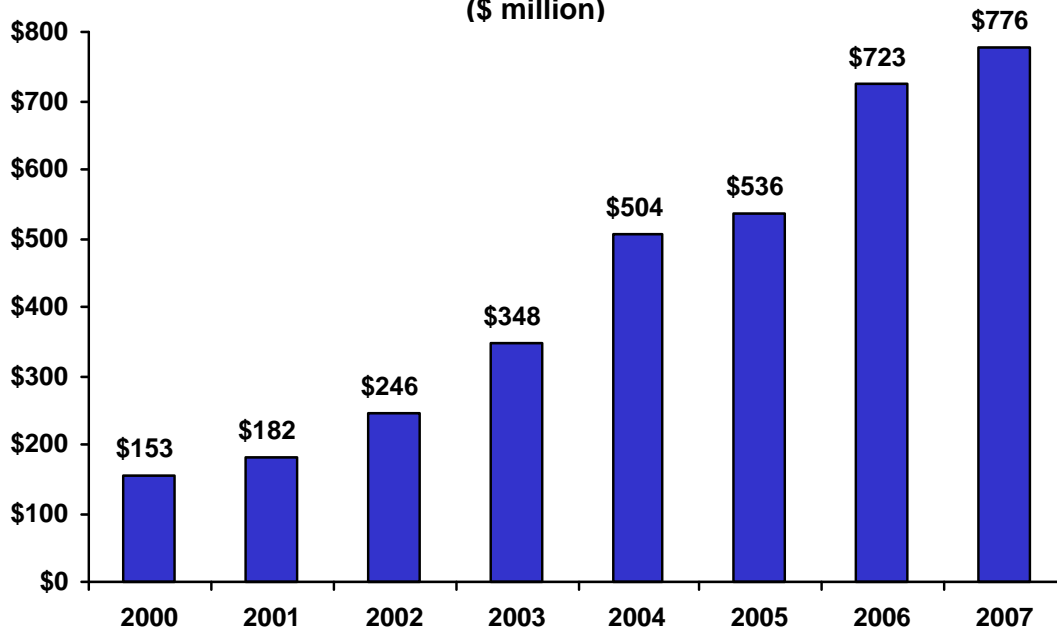

**Texas' 30th Congressional District: Exports to China**  
 (\$ million)

**Estimated Growth in Exports from Texas' 30th Congressional District, 2000-07**  
 Exports to China: 409%  
 Exports to Rest of World: 54%

Texas' Top Exports to China, 2007	
1. Chemicals	\$2.6 billion
2. Computers & Electronics	\$1.7 billion
3. Machinery (except Electrical)	\$1.2 billion
4. Waste & Scrap	\$686 million
5. Crop Production	\$619 million

TX-30: Top Exports to China, 2007*	
1. Computers & Electronics	\$382 million
2. Chemicals	\$140 million
3. Machinery (except Electrical)	\$127 million
4. Processed Foods	\$30 million
5. Transportation Equipment	\$24 million

\* The data for TX-30 reflect the exports of Dallas County, which also includes other congressional districts. The figures may understate the TX-30 district's total exports to China because county-specific information for some products (e.g., mining, forestry, fishing, and waste and scrap) is not available.