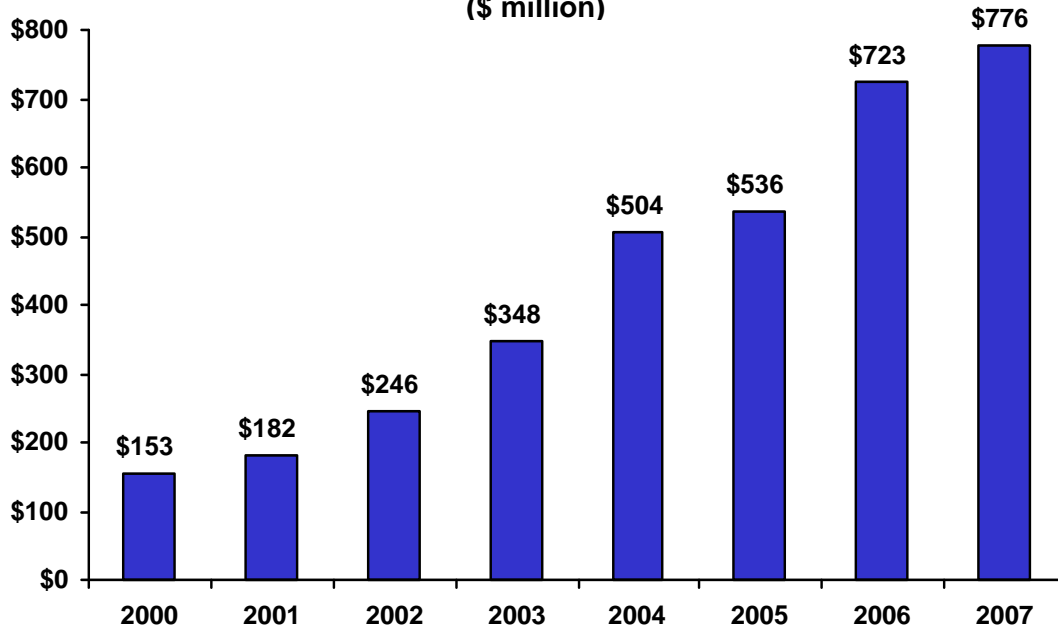

**Texas' 32nd Congressional District: Exports to China
 (\$ million)**

**Estimated Growth in Exports from Texas' 32nd
 Congressional District, 2000-07**

Exports to China: 409%
Exports to Rest of World: 54%

Texas' Top Exports to China, 2007

1. Chemicals	\$2.6 billion
2. Computers & Electronics	\$1.7 billion
3. Machinery (except Electrical)	\$1.2 billion
4. Waste & Scrap	\$686 million
5. Crop Production	\$619 million

TX-32: Top Exports to China, 2007*

1. Computers & Electronics	\$382 million
2. Chemicals	\$140 million
3. Machinery (except Electrical)	\$127 million
4. Processed Foods	\$30 million
5. Transportation Equipment	\$24 million

* The data for TX-32 reflect the exports of Dallas County, which also includes other congressional districts. The figures may understate the TX-32 district's total exports to China because county-specific information for some products (e.g., mining, forestry, fishing, and waste and scrap) is not available.