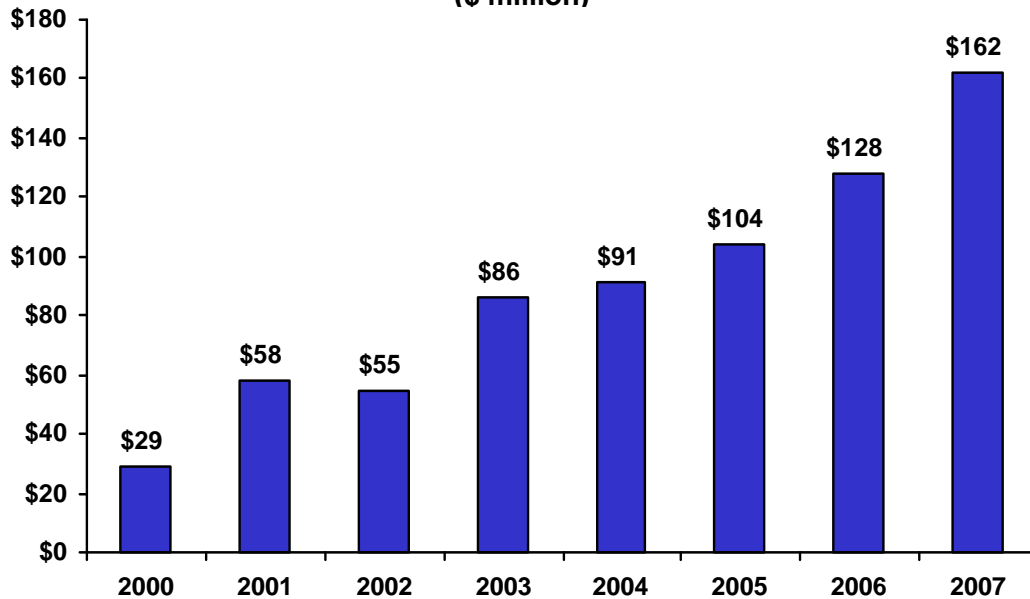

**Wisconsin's 4th Congressional District: Exports to China
(\$ million)**

**Estimated Growth in Exports from Wisconsin's 4th
Congressional District, 2000-07**

Exports to China: 463%
Exports to Rest of World: 69%

**Wisconsin's Top Exports to China,
2007**

1. Machinery (except Electrical)	\$484 million
2. Computers & Electronics	\$245 million
3. Waste & Scrap	\$70 million
4. Primary Metal Manufacturing	\$70 million
5. Processed Foods	\$60 million

WI-4: Top Exports to China, 2007*

1. Computers & Electronics	\$63 million
2. Machinery (except Electrical)	\$57 million
3. Primary Metal Manufacturing	\$9 million
4. Fabricated Metal Products	\$9 million
5. Electrical Equipment	\$8 million

* The data for WI-4 reflect the exports of Milwaukee County, which also includes other congressional districts. The figures may understate the WI-4 district's total exports to China because county-specific information for some products (e.g., mining, forestry, fishing, and waste and scrap) is not available.