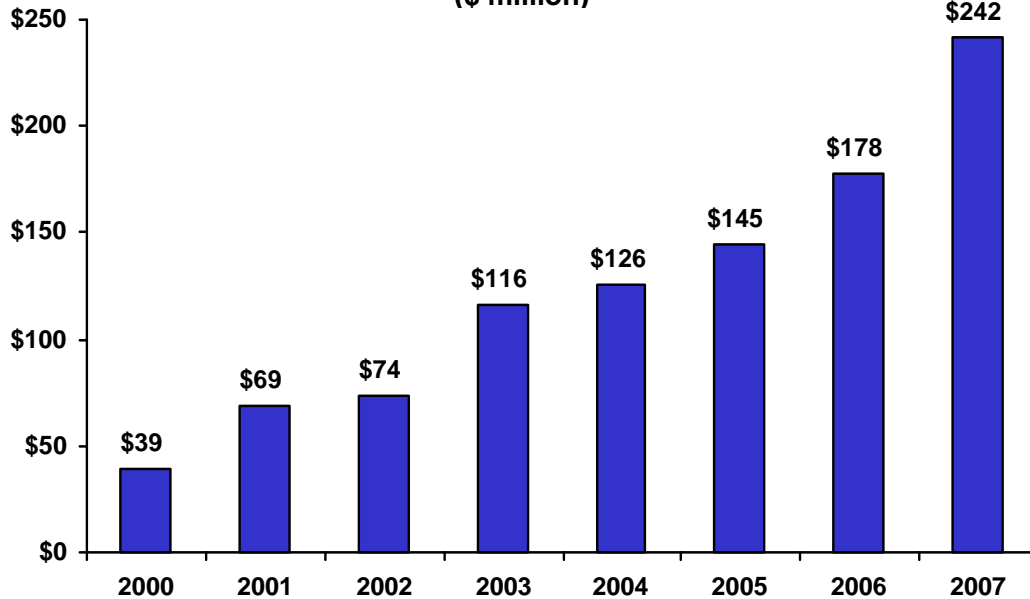

Wisconsin's 6th Congressional District: Exports to China (\$ million)

Estimated Growth in Exports from Wisconsin's 6th Congressional District, 2000-07

Exports to China: 523%
Exports to Rest of World: 70%

Wisconsin's Top Exports to China, 2007

1. Machinery (except Electrical)	\$484 million
2. Computers & Electronics	\$245 million
3. Waste & Scrap	\$70 million
4. Primary Metal Manufacturing	\$70 million
5. Processed Foods	\$60 million

WI-6: Top Exports to China, 2007*

1. Other Manufacturing	\$103 million
2. Machinery (except Electrical)	\$92 million
3. Primary Metal Manufacturing	\$12 million
4. Processed Foods	\$12 million
5. Fabricated Metal Products	\$9 million

* The data for WI-6 reflect the combined exports of Adams, Calumet, Dodge, Fond du Lac, Green Lake, Jefferson, Manitowoc, Marquette, Outagamie, Sheboygan, Waushara, and Winnebago counties. The figures may understate the WI-6 district's total exports to China because county-specific information for some products (e.g., mining, forestry, fishing, and waste and scrap) is not available.