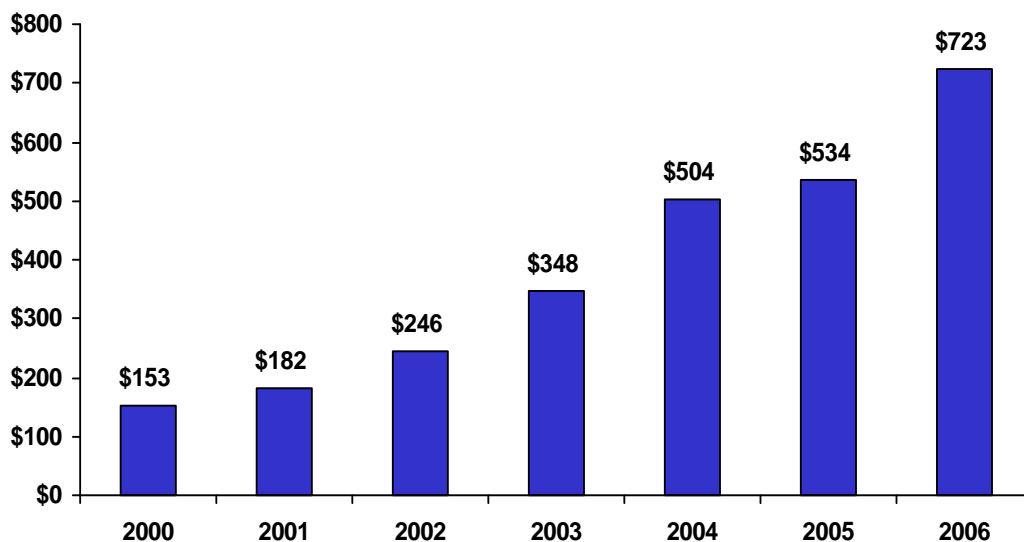

**Texas' 32nd Congressional District: Exports to China
(\$ million)**

**Estimated Growth in Exports from Texas' 32nd
Congressional District, 2000–06**

To China: 374%
To the World: 45%

Texas' Top Exports to China, 2006

1. Computers & Electronics	\$2.0 billion
2. Chemicals	\$1.8 billion
3. Machinery Manufactures	\$795 million
4. Waste & Scrap	\$548 million
5. Crop Production	\$408 million

TX-32: Top Exports to China, 2006*

1. Computers & Electronics	\$446 million
2. Chemicals	\$97 million
3. Machinery Manufactures	\$82 million
4. Processed Foods	\$24 million
5. Transportation Equipment	\$23 million

* The data for TX-32 reflect the the exports of Dallas County, which also includes other congressional districts. The figures may understate the TX-32 district's total exports to China because county-specific information for some products (e.g., mining, forestry, fishing, and waste and scrap) is not available.